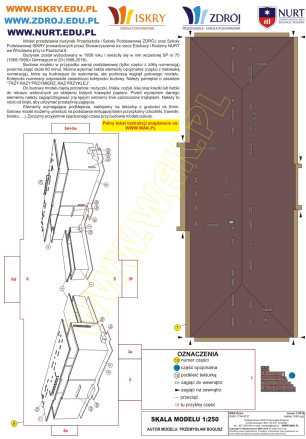

# School "Iskry"

**Price :**  
**4,00 zł**

Catalog No. : **WAK Ex 2018/1**

Manufacturer : **WAK**

Availability : **Available**

Stock : **very high**

Rating : **no reviews**

scale: 1:250  
 designer: P. bogusz  
 skill level: 1/5  
 sheets with parts: 2  
 assembly drawings: 2  
 available accessories: none